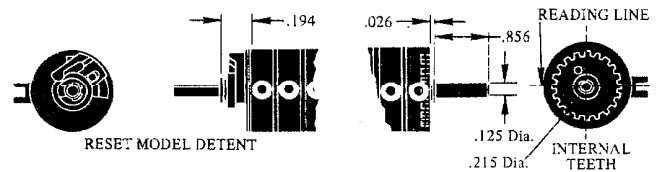

Operating Temperature: -40° to +180°F (-40° to 82°C)

Lubrication: Not required

Construction: Wheels, pinions, partition plates, pawls, and shafts: acetal resin

Net Weight: 0.5 oz

OPTIONS

Wheel Colors. Shaft lengths. External or internal gear for fixed shaft. Mating gears. Wide or narrow wheels for nonreset model.

*Trademark of Veeder-Root

External Gear

Internal Gear

DIMENSIONS

PARTITION PLATES

Other partition plates are available in stainless steel. Types C, K, and I are available in Acetal Resin.

No. of Wheels	A (Ref.)	B		C
		Non-Reset	Reset	
3	1.948	1.092	1.330	.685
4	2.186	1.330	1.568	9.23
5	2.424	1.568	1.806	1.161
6	2.662	1.806	2.044	1.399
7	2.900	2.044		1.637