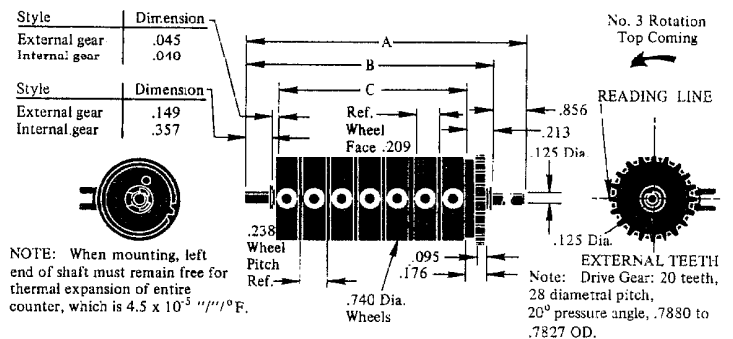

Operating Temperature: -40° to +180°F (-40° to 82°C)

Lubrication: Not required

Construction: Wheels, pinions, partition plates, pawls, and shafts: acetal resin

Net Weight: 0.5 oz

OPTIONS

Wheel Colors. Shaft lengths. External or internal gear for fixed shaft. Mating gears. Wide or narrow wheels for nonreset model.

*Trademark of Veeder-Root

External Gear

Internal Gear

DIMENSIONS

PARTITION PLATES

Other partition plates are available in stainless steel. Types C, K, and I are available in Acetal Resin.

No. of Wheels	A (Ref.)	B		C
		Non-Reset	Reset	
3	1.948	1.092	1.330	.685
4	2.186	1.330	1.568	9.23
5	2.424	1.568	1.806	1.161
6	2.662	1.806	2.044	1.399
7	2.900	2.044		1.637