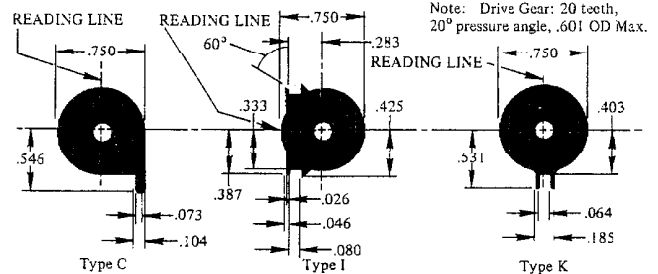

Operating Temperature: -40° to +180°F (-40° to 82°C)

Lubrication: Not required

Construction: Wheels, pinions, partition plates, pawls, and shafts: acetal resin

Net Weight: 0.5 oz

OPTIONS

Wheel Colors. Shaft lengths. External or internal gear for fixed shaft. Mating gears. Wide or narrow wheels for nonreset model.

*Trademark of Veeder-Root

External Gear

Internal Gear

DIMENSIONS

PARTITION PLATES

Other partition plates are available in stainless steel. Types C, K, and I are available in Acetal Resin.

No. of Wheels	A (Ref.)	B		C
		Non-Reset	Reset	
3	1.948	1.092	1.330	.685
4	2.186	1.330	1.568	9.23
5	2.424	1.568	1.806	1.161
6	2.662	1.806	2.044	1.399
7	2.900	2.044		1.637